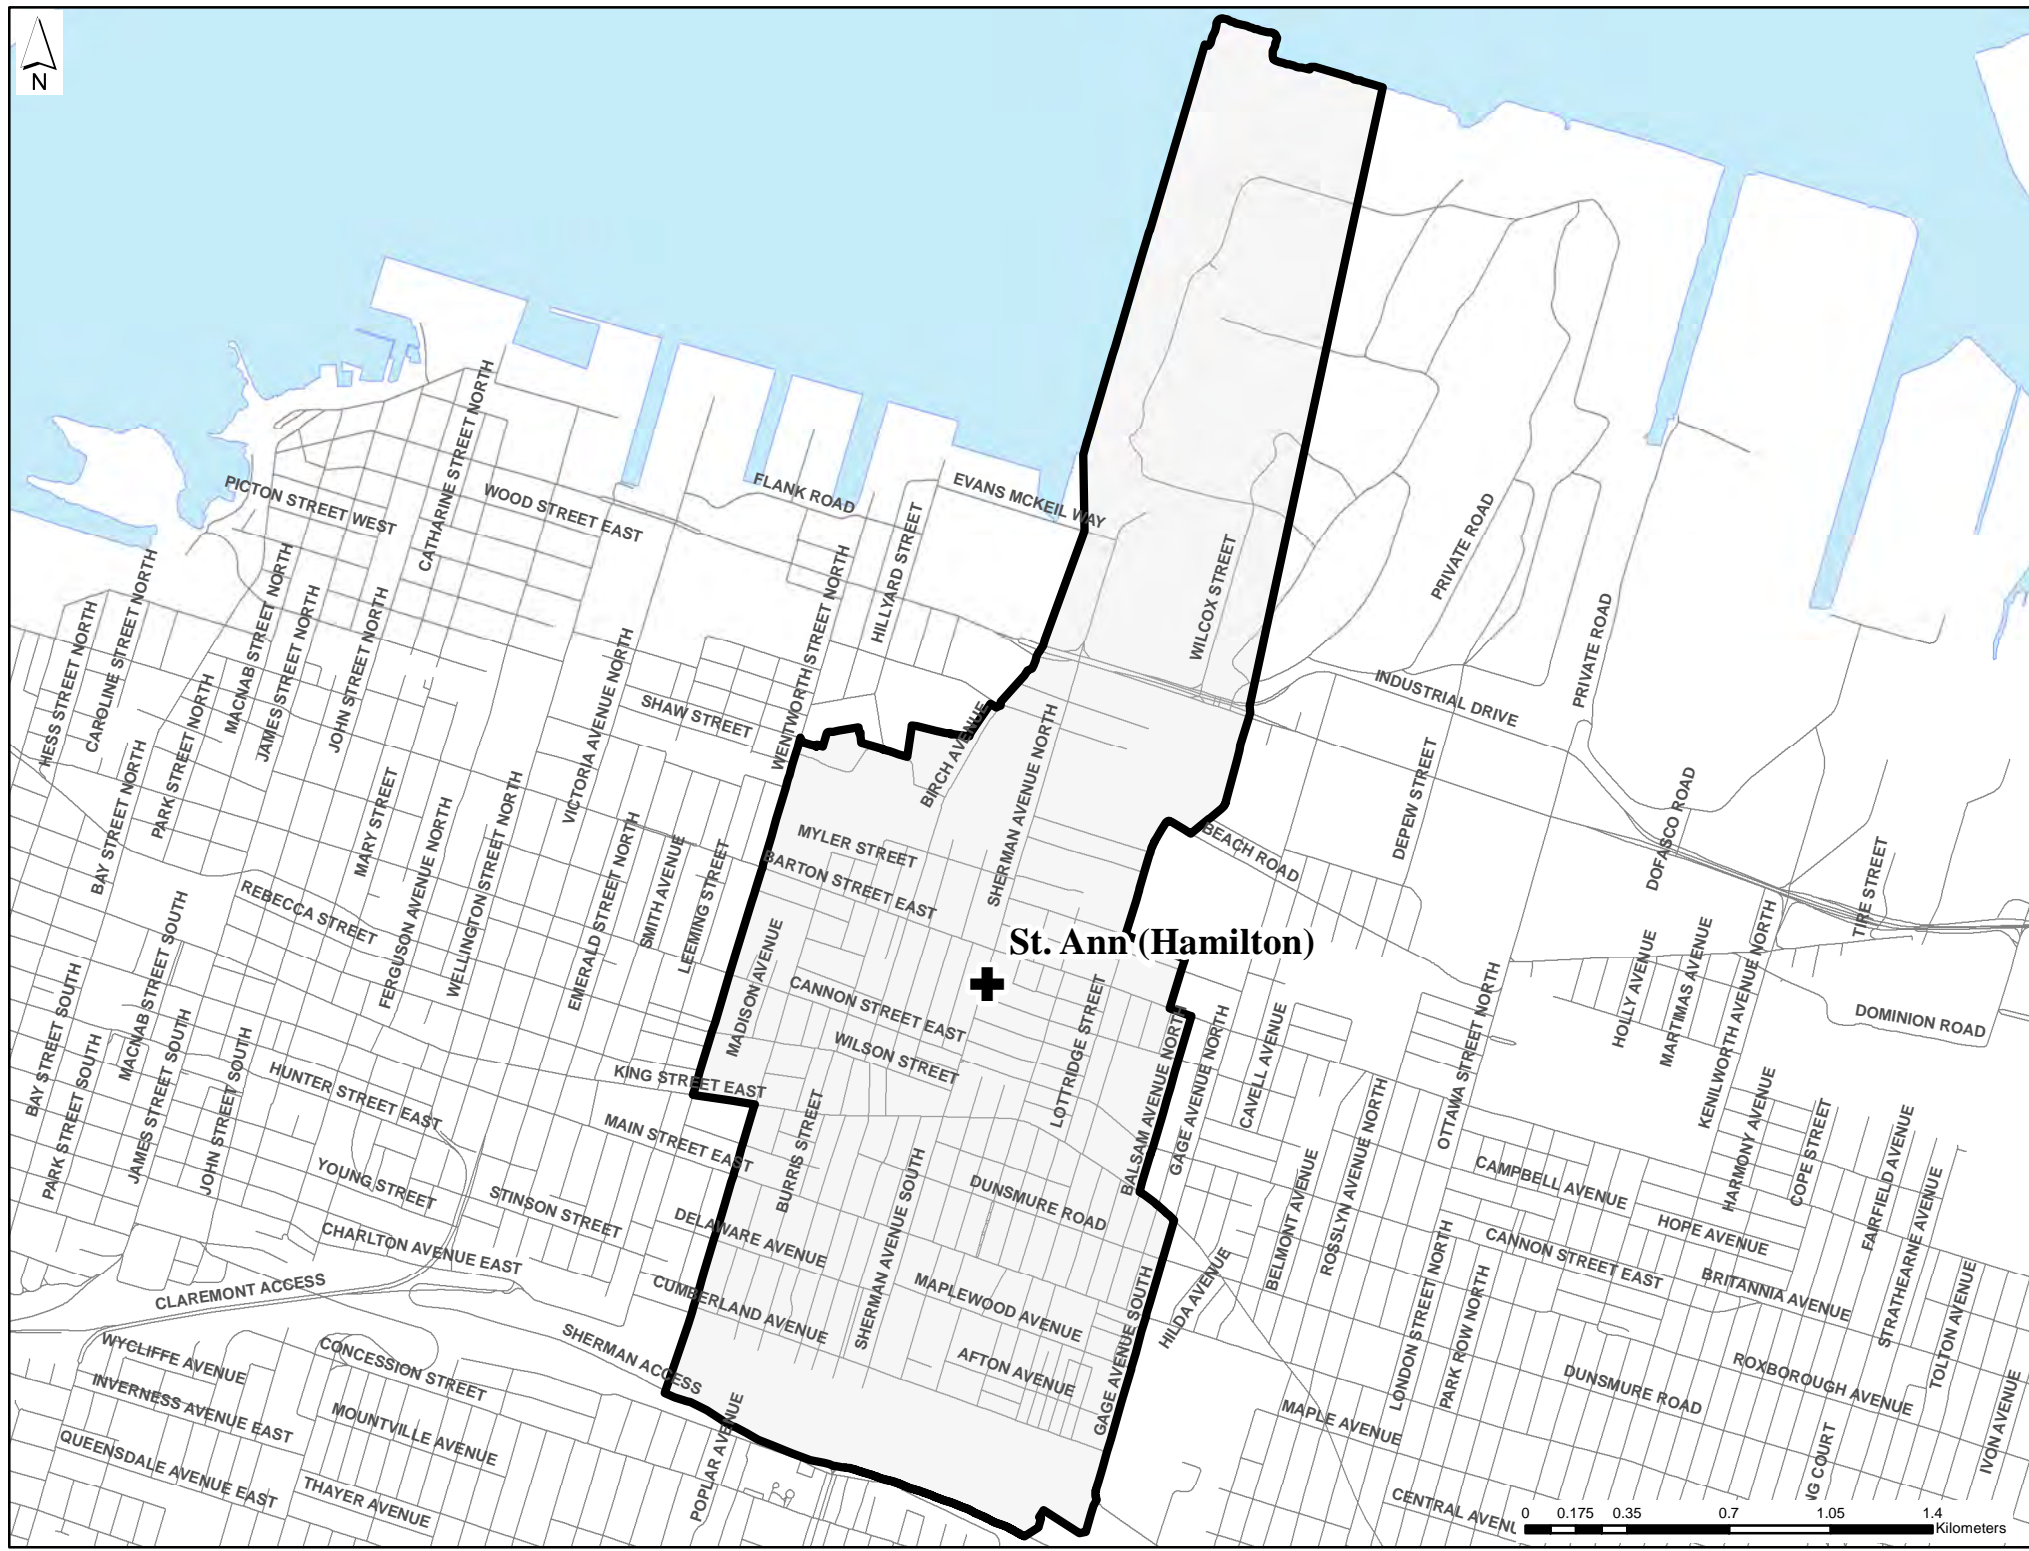

Hamilton-Wentworth
Catholic District School Board
Believing. Achieving. Serving.

School Attendance Boundary 2017/ 2018

St. Ann (Hamilton) CES

Grade:	JK- 8
Address:	118 Sherman Avenue North Hamilton, Ontario L8L 6M6
Phone #:	905-547-5444
Parish:	St. Ann Church 120 Sherman Ave N, Hamilton
Secondary Feeder School:	Cathedral CSS
School Website:	http://stah.hwcdsb.ca/

-  Catholic Elementary School
-  Catholic Elementary School Boundary